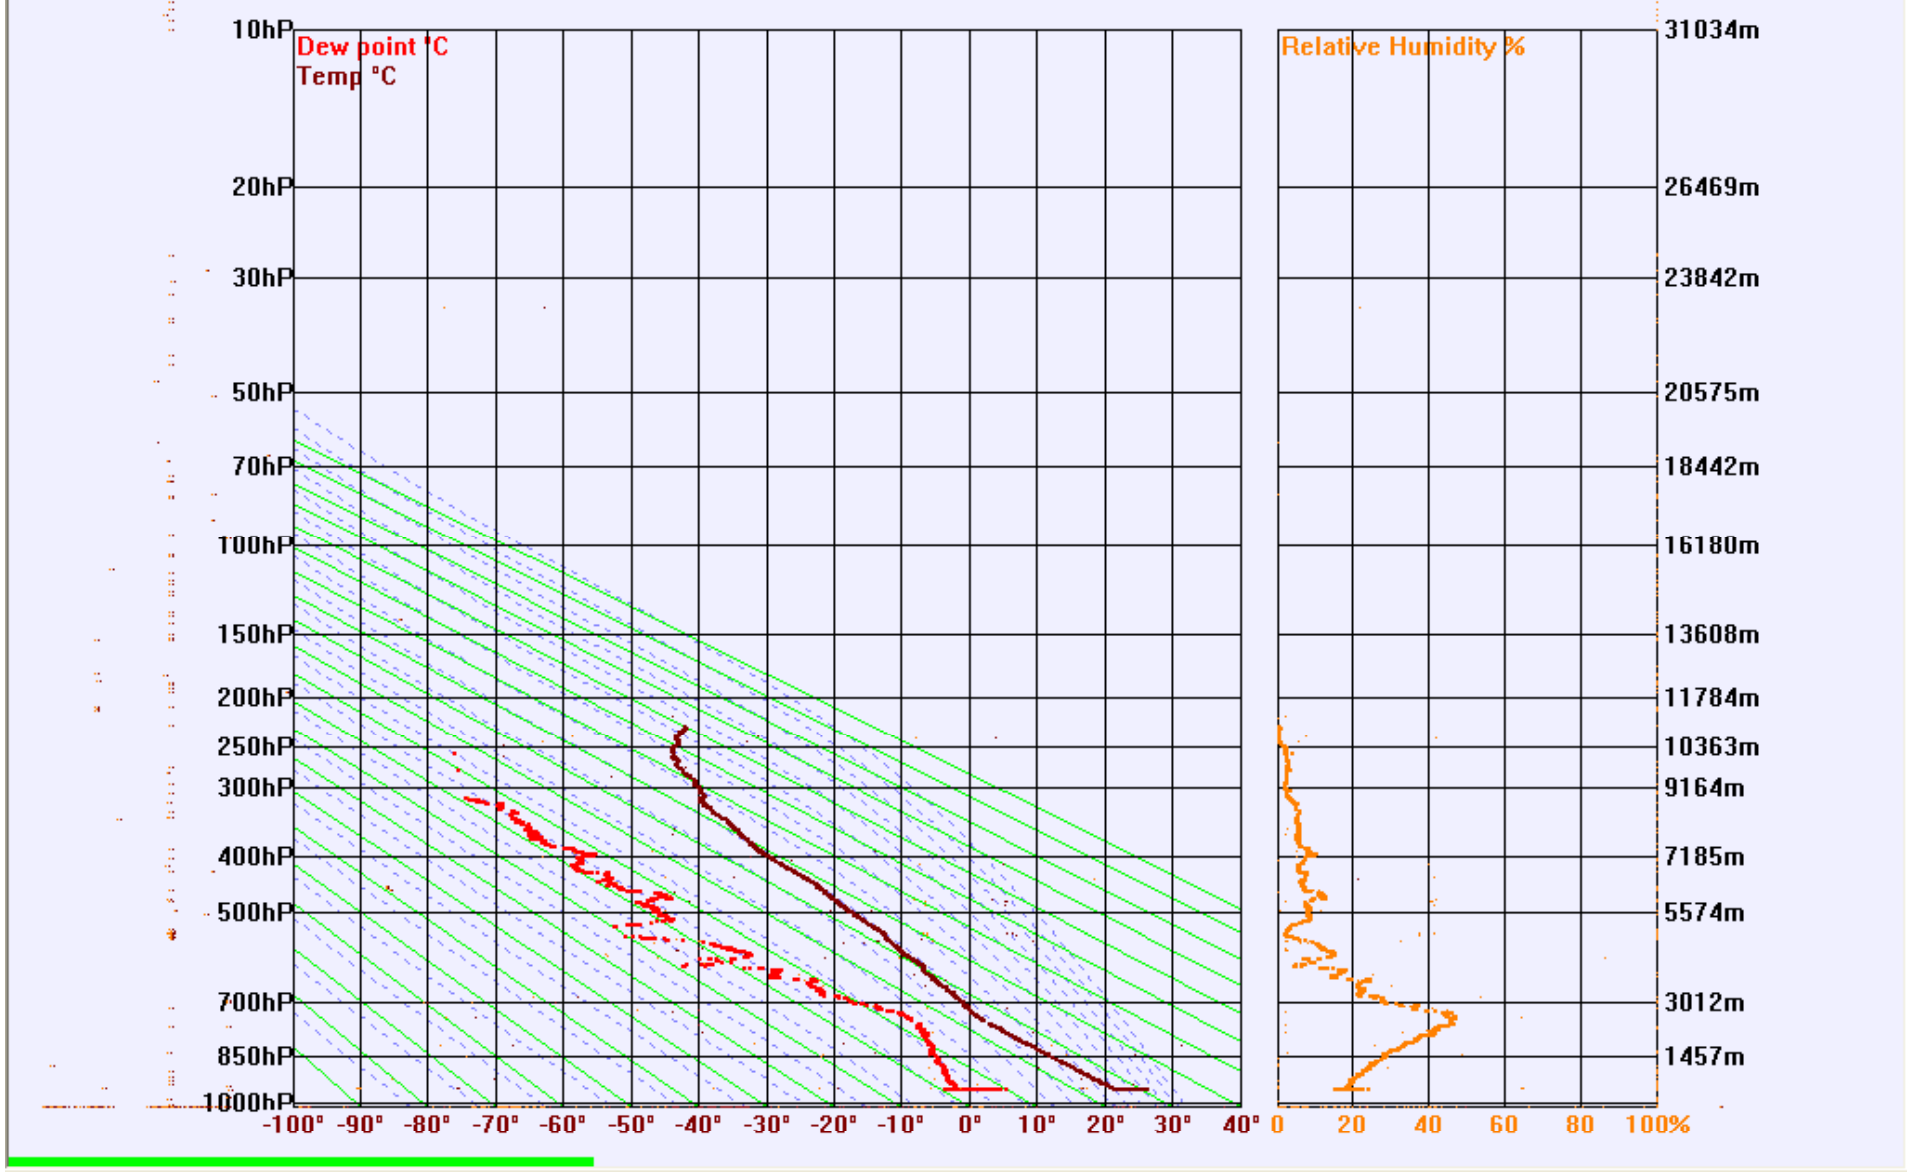

Processing Vaisala SGP sonde

- Hardware A4510997
- Tx Frequency 402.800MHz
- Frame 8079 unltd
- Date time Sun 00:21:14.480
- Calibration 100%
- Pressure 424.9 hP
- Pressure alt. 6756 m
- Temperature -25.7°C
- Dew point -55.7°C
- Rel humidity 6%
- Rate of climb 0.0 m/s
- Gps latitude 46.42504°N
- Gps longitude 116.22743°W
- Gps altitude 6398m ^0m/s
- Gps residual 81 m
- Gps wind 0.0m/s 0°

For Help, press F1

Stuve diagram - Temperature and Humidity against Log Pressure

For Help, press F1