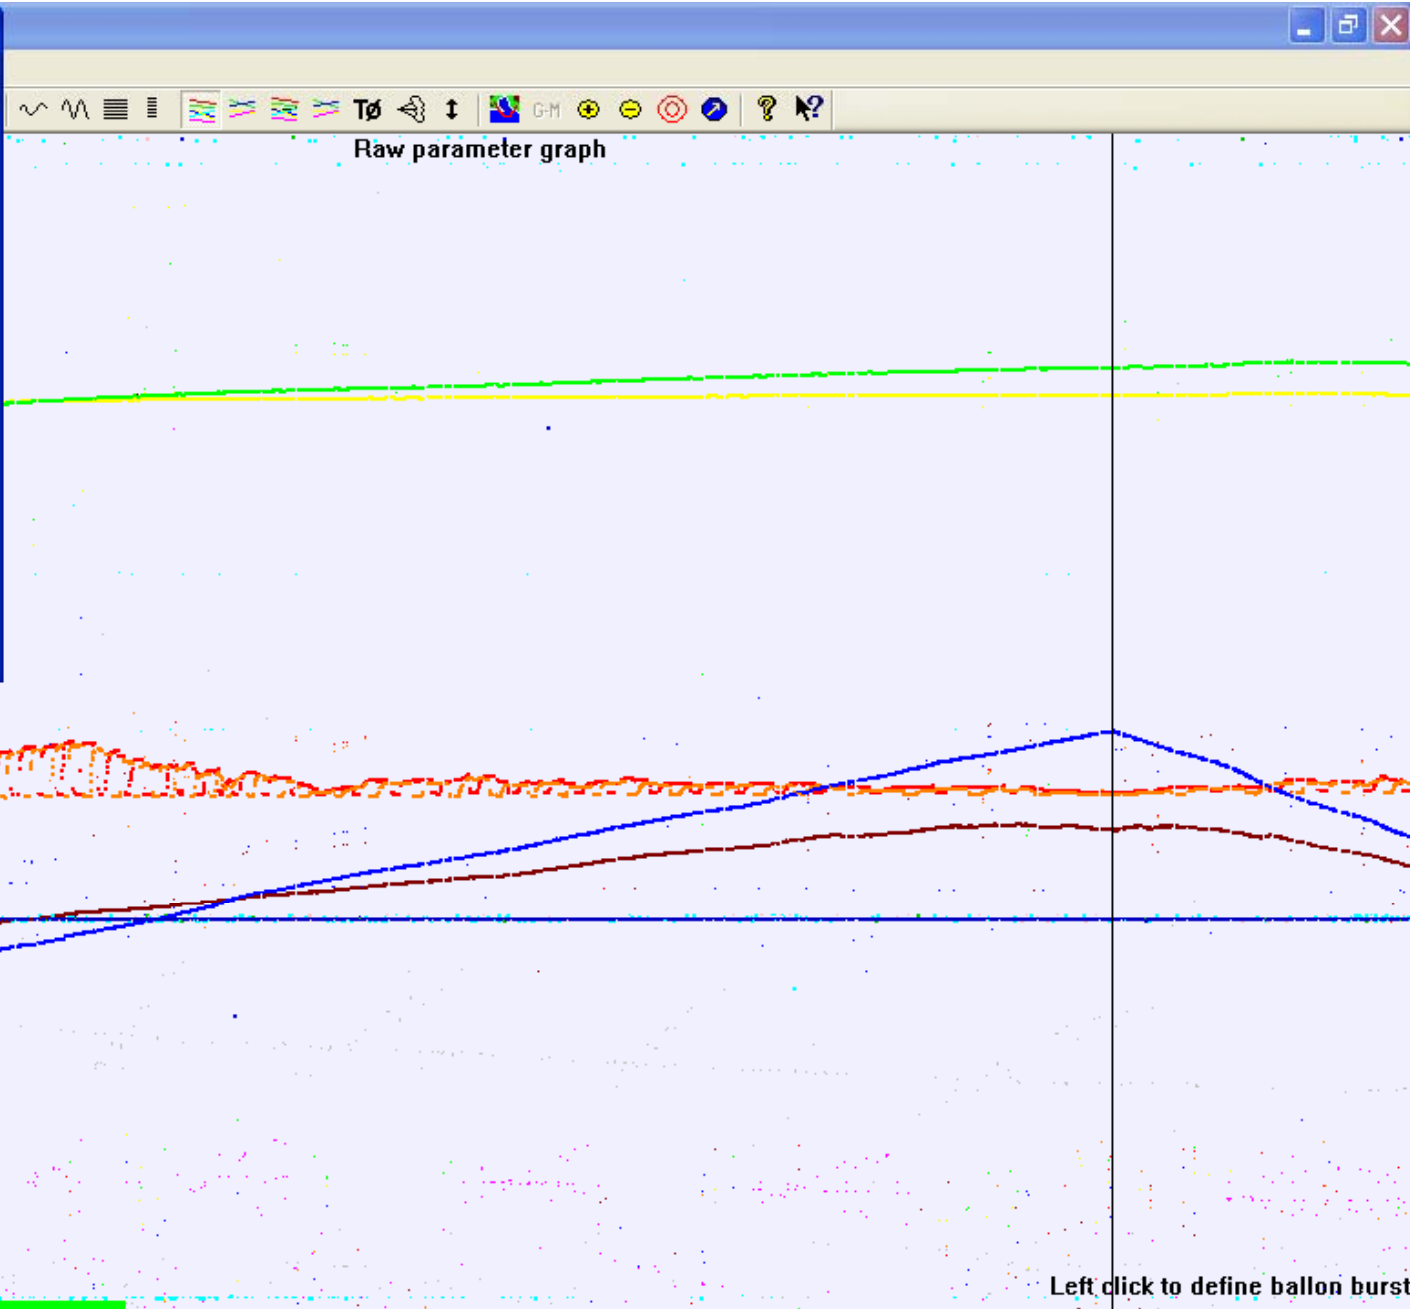

Processing Vaisala SGP sonde

- Hardware A4510997
- Tx Frequency 402.800MHz
- Frame 8079 unltd
- Date time Sun 00:21:14.480
- Calibration 100%
- Pressure 424.9 hP
- Pressure alt. 6756 m
- Temperature -25.7°C
- Dew point -55.7°C
- Rel humidity 6%
- Rate of climb 0.0 m/s
- Gps latitude 46.42504°N
- Gps longitude 116.22743°W
- Gps altitude 6398m ^0m/s
- Gps residual 81 m
- Gps wind 0.0m/s 0°

For Help, press F1

Stuve diagram - Temperature and Humidity against Log Pressure

For Help, press F1